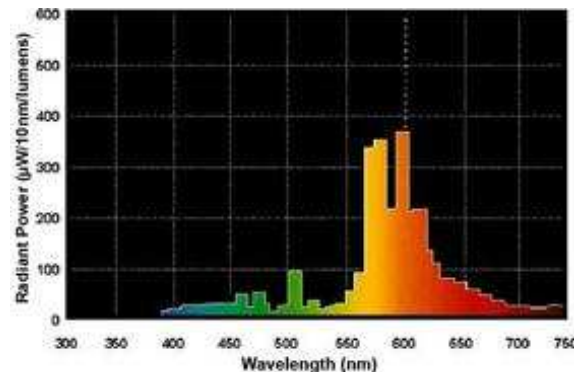

[View Larger](#)

PHOTOMETRIC CHARACTERISTICS

Initial Lumens	4000
Mean Lumens	3600
Nominal Initial Lumens per Watt	80
Color Temperature	1900 K
Color Rendering Index (CRI)	22
Effective Arc Length	0.800000

ELECTRICAL CHARACTERISTICS

Burn Position	Universal burning position
Open Circuit Voltage (RMS lag ballast) (MIN)	110 V
Warm Up Time to 90% (MIN)	3 min
Warm Up Time to 90% (MAX)	4 min
Hot Restart Time to 90% (MAX)	0.670 min

GRAPHS & CHARTS

Spectral Power Distribution

Lumen Maintenance

DIMENSIONS

Maximum Overall Length (MOL)	7 3/4
Nominal Length	7 3/4
Bulb Diameter (DIA)	2.937
Light Center Length (LCL)	5

PRODUCT INFORMATION

Product Code	44975
Description	LU50/H/ECO
ANSI Code	S68