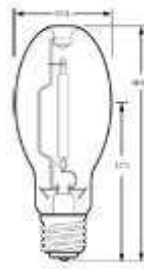

[Products](#) > 44975

44975 – LU50/H/ECO

GE Lucalox® High Pressure Sodium ED23.5

[Print this Page](#)
[Convert to PDF](#)

RoHs Compliant

GENERAL CHARACTERISTICS

Lamp type	High Intensity Discharge - High Pressure Sodium
Bulb	ED23.5
Base	Mogul Screw (E39)
Bulb Finish	Clear
Wattage	50
Rated Life (MIN)	24000 hrs
Bulb Material	Hard glass
Lamp Enclosure Type (LET)	Open or enclosed fixtures
LEED-EB MR Credit	159 picograms Hg per mean lumen hour
Additional Info	TCLP compliant

[View Larger](#)

PHOTOMETRIC CHARACTERISTICS

Initial Lumens	4000
Mean Lumens	3600
Nominal Initial Lumens per Watt	80
Color Temperature	1900 K
Color Rendering Index (CRI)	22
Effective Arc Length	0.800000

GRAPHS & CHARTS

Spectral Power Distribution

Lumen Maintenance

DIMENSIONS

Maximum Overall Length (MOL)	7 3/4
Nominal Length	7 3/4
Bulb Diameter (DIA)	2.937
Light Center Length (LCL)	5

PRODUCT INFORMATION

Product Code	44975
Description	LU50/H/ECO
ANSI Code	S68