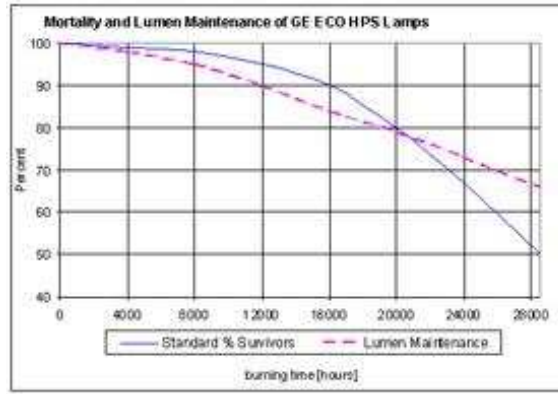

1/5/2011

44975 - Specifications - GE Commercial...

Standard Package	Case
Standard Package GTIN	10043168449752
Standard Package Quantity	12
Sales Unit	Unit
No Of Items Per Sales Unit	1
No Of Items Per Standard Package	12
UPC	043168449755

COMPATIBLE GE BALLASTS

Product Code	Description	# of Bulbs	Power Factor	Ballast Factor
87152	GES50MLTLC3D-5	1	0.9	1.0

⚠ CAUTIONS & WARNINGS

[See list of cautions & warnings.](#)

[Return To Top](#)